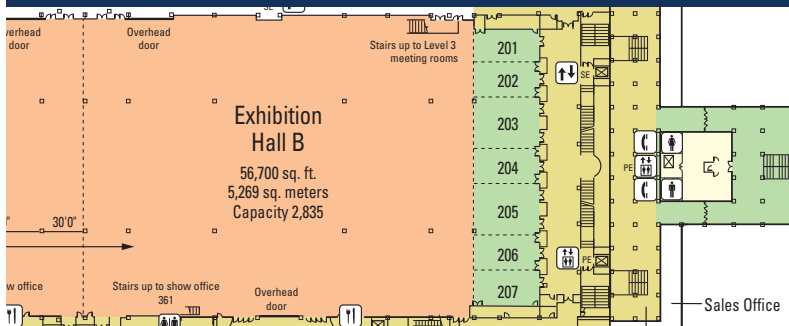

NAVY PIER

MEETING ROOMS

For a Memorable Meeting, Choose Navy Pier

Navy Pier is a historic and exciting setting, but when it comes to meetings, we're all business. Thirty-six meeting rooms are adjacent to the exhibit hall. Individually or in clusters, meeting rooms can be configured to meet any need, including corporate meetings, seminars and conferences. In addition, they feature permanent sound systems and high-speed internet capabilities. Plus, they're all served by our professional meeting staff. A picturesque convention and meeting facility, Navy Pier mixes big city entertainment with state of the art capabilities your attendees will remember.

Room	Sq. Ft.	Dimensions	Clg. Ht.	Theater	Classroom	Banquet
201	1,000	46' x 23'	10' - 12'	110	50	48
202	970	46' x 22'	10' - 12'	110	50	48
203	1,640	46' x 37'	10' - 12'	182	82	96
204	950	46' x 22'	10' - 12'	110	50	48
205	1,670	46' x 37'	10' - 12'	182	82	96
206	960	46' x 22'	10' - 12'	110	50	48
201-207	8,220	46' x 189'	10' - 12'	910	408	510