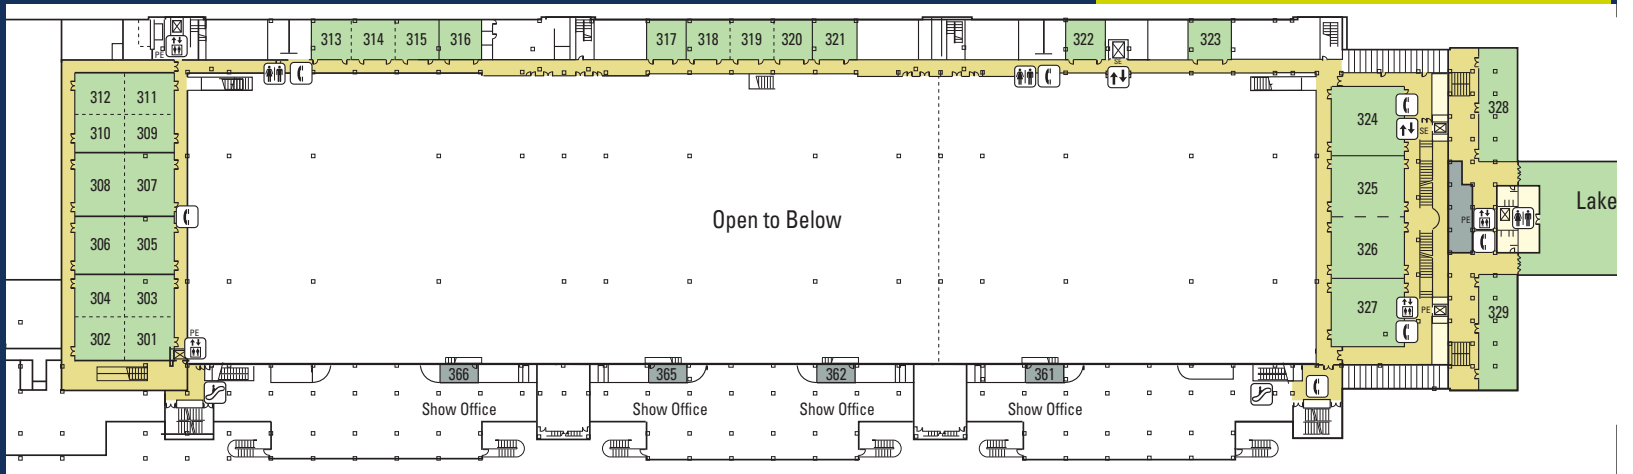

ADDITIONAL FEATURES

- 36 meeting rooms
- Ceiling heights up to 12'
- General lighting: fluorescent & incandescent
- Permanent sound systems
- High-speed internet capabilities

Contact our Sales Staff at 312.595.5300 or navypierevents@navypier.com.

Navy Pier
600 East Grand Avenue • Chicago, IL 60611

SMG
NAVYPIER.COM
BUILDING EXCITEMENT

Room	Sq. Ft.	Dimensions	Clg. Ht.	Theater	School	Banquet
301	825	34' x 29'	10' x 12'	80	42	34
302	970	34' x 29'	10' - 12'	99	48	48
303	975	34' x 28'	10' - 12'	99	48	48
304	960	34' x 29'	10' - 12'	99	48	48
301-304	3,730	68' x 59'	10' - 12'	386	187	220
305	1,430	34' x 44'	10' - 12'	158	72	72
306	1,410	34' x 44'	10' - 12'	158	72	72
305-306	2,845	69' x 44'	10' - 12'	280	141	150
307	1,525	34' x 44'	10' - 12'	158	72	72
308	4,410	34' x 44'	10' - 12'	158	72	72
307-308	2,845	65' x 44'	10' - 12'	280	142	150
309	965	34' x 29'	10' - 12'	99	48	48
310	965	34' x 28'	10' - 12'	99	48	48
311	955	34' x 28'	10' - 12'	99	48	48
312	955	34' x 28'	10' - 12'	99	48	48
309-312	3,845	68' x 58'	10' - 12'	427	192	220
313	765	28' x 29'	10' - 12'	81	39	32
314	785	38' x 29'	10' - 12'	84	39	40
315	775	28' x 29'	10' - 12'	81	39	32
313-315	2,325	34' x 89'	10' - 12'	258	116	110
316	768	28' x 29'	10' - 12'	78	39	32
317	768	28' x 29'	10' - 12'	78	39	32
318	768	28' x 29'	10' - 12'	81	39	32
319	786	28' x 30'	10' - 12'	84	39	40
320	768	28' x 29'	10' - 12'	81	39	32
318-320	2,325	28' x 89'	10' - 12'	243	116	110
321	765	28' x 29'	10' - 12'	78	39	32
322	755	28' x 29'	10' - 12'	78	38	32
323	780	28' x 29'	10' - 12'	83	39	32
324	2,420	51' x 49'	10' - 12'	236	121	120
325	2,145	51' x 44'	10' - 12'	202	108	110
326	2,155	51' x 44'	10' - 12'	199	108	110
325-326	4,300	51' x 88'	10' - 12'	401	216	220
327	2,420	51' x 49'	10' - 12'	232	121	120
328	2,365	29' x 82'	10' - 12'	177	117	120
329	2,335	29' x 87'	10' - 12'	177	117	120