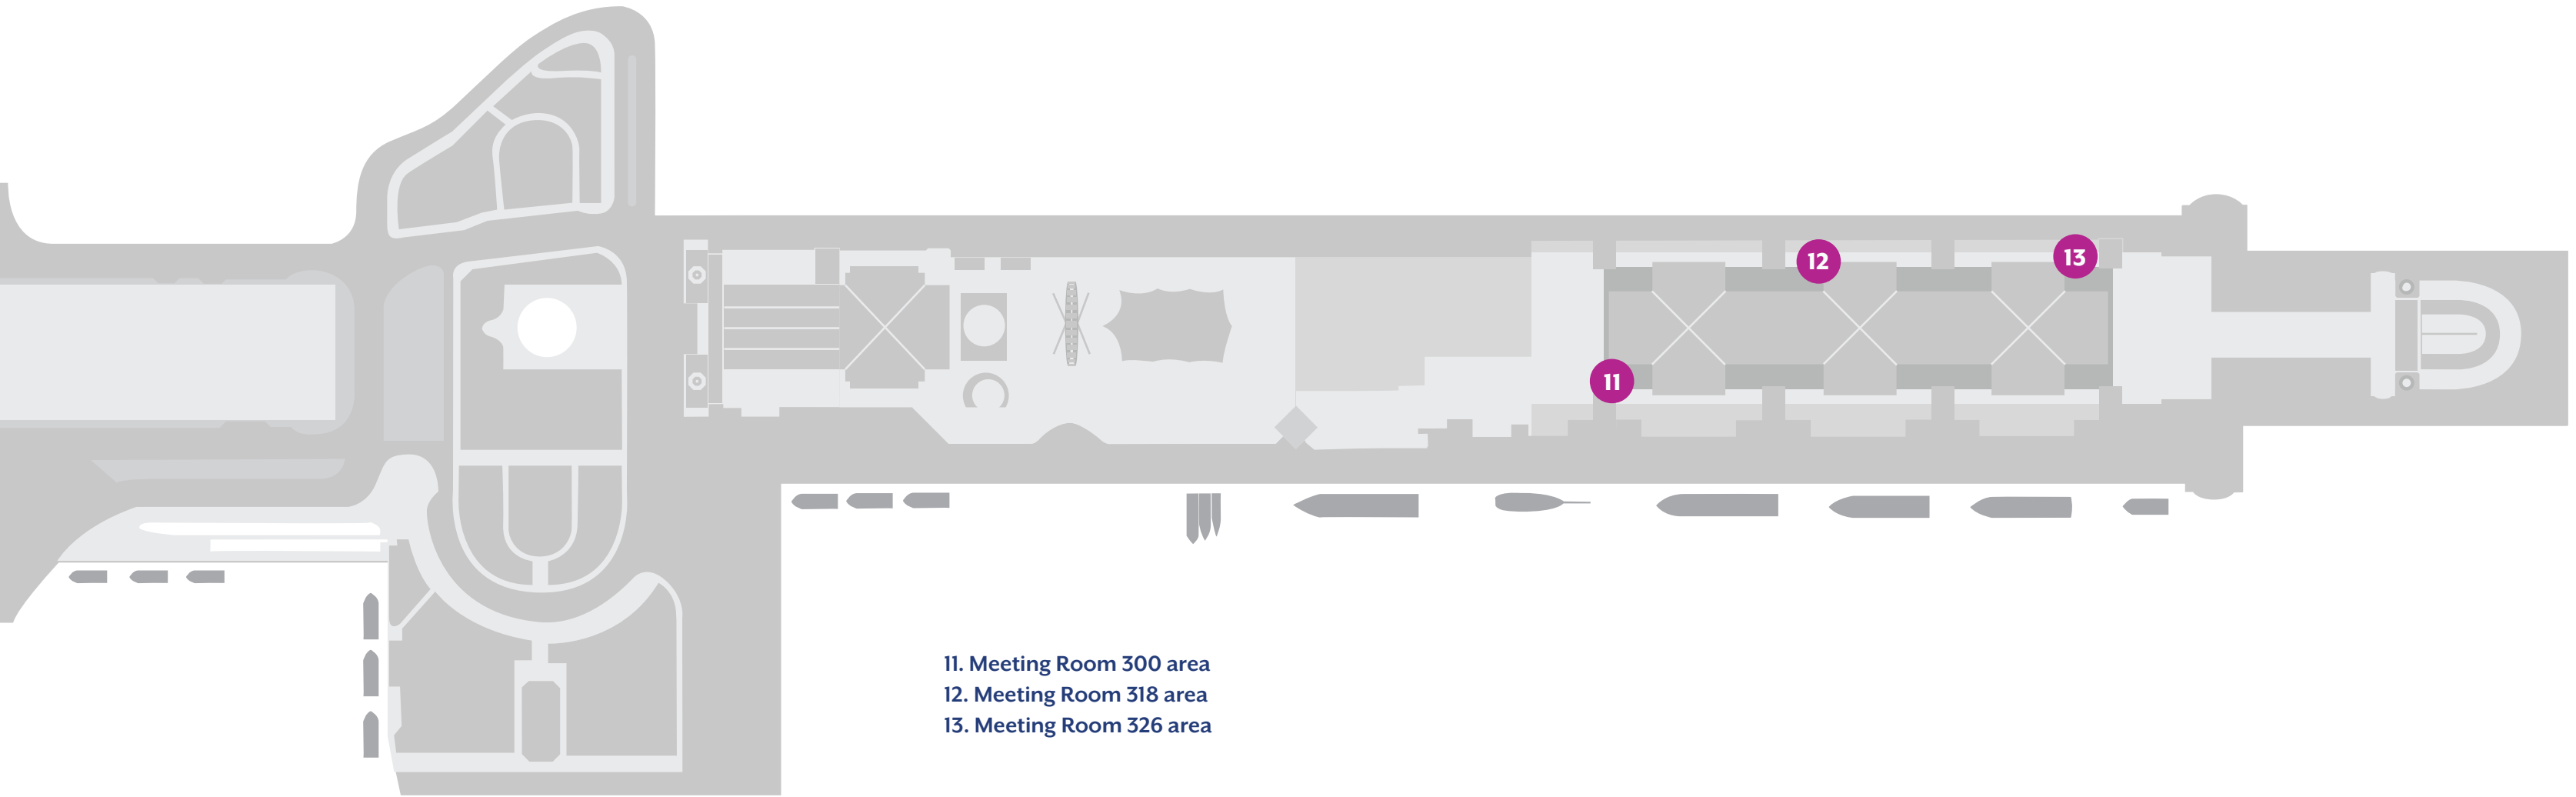

11. Meeting Room 300 area
12. Meeting Room 318 area
13. Meeting Room 326 area

Hand Sanitizer Locations
3rd FLOOR