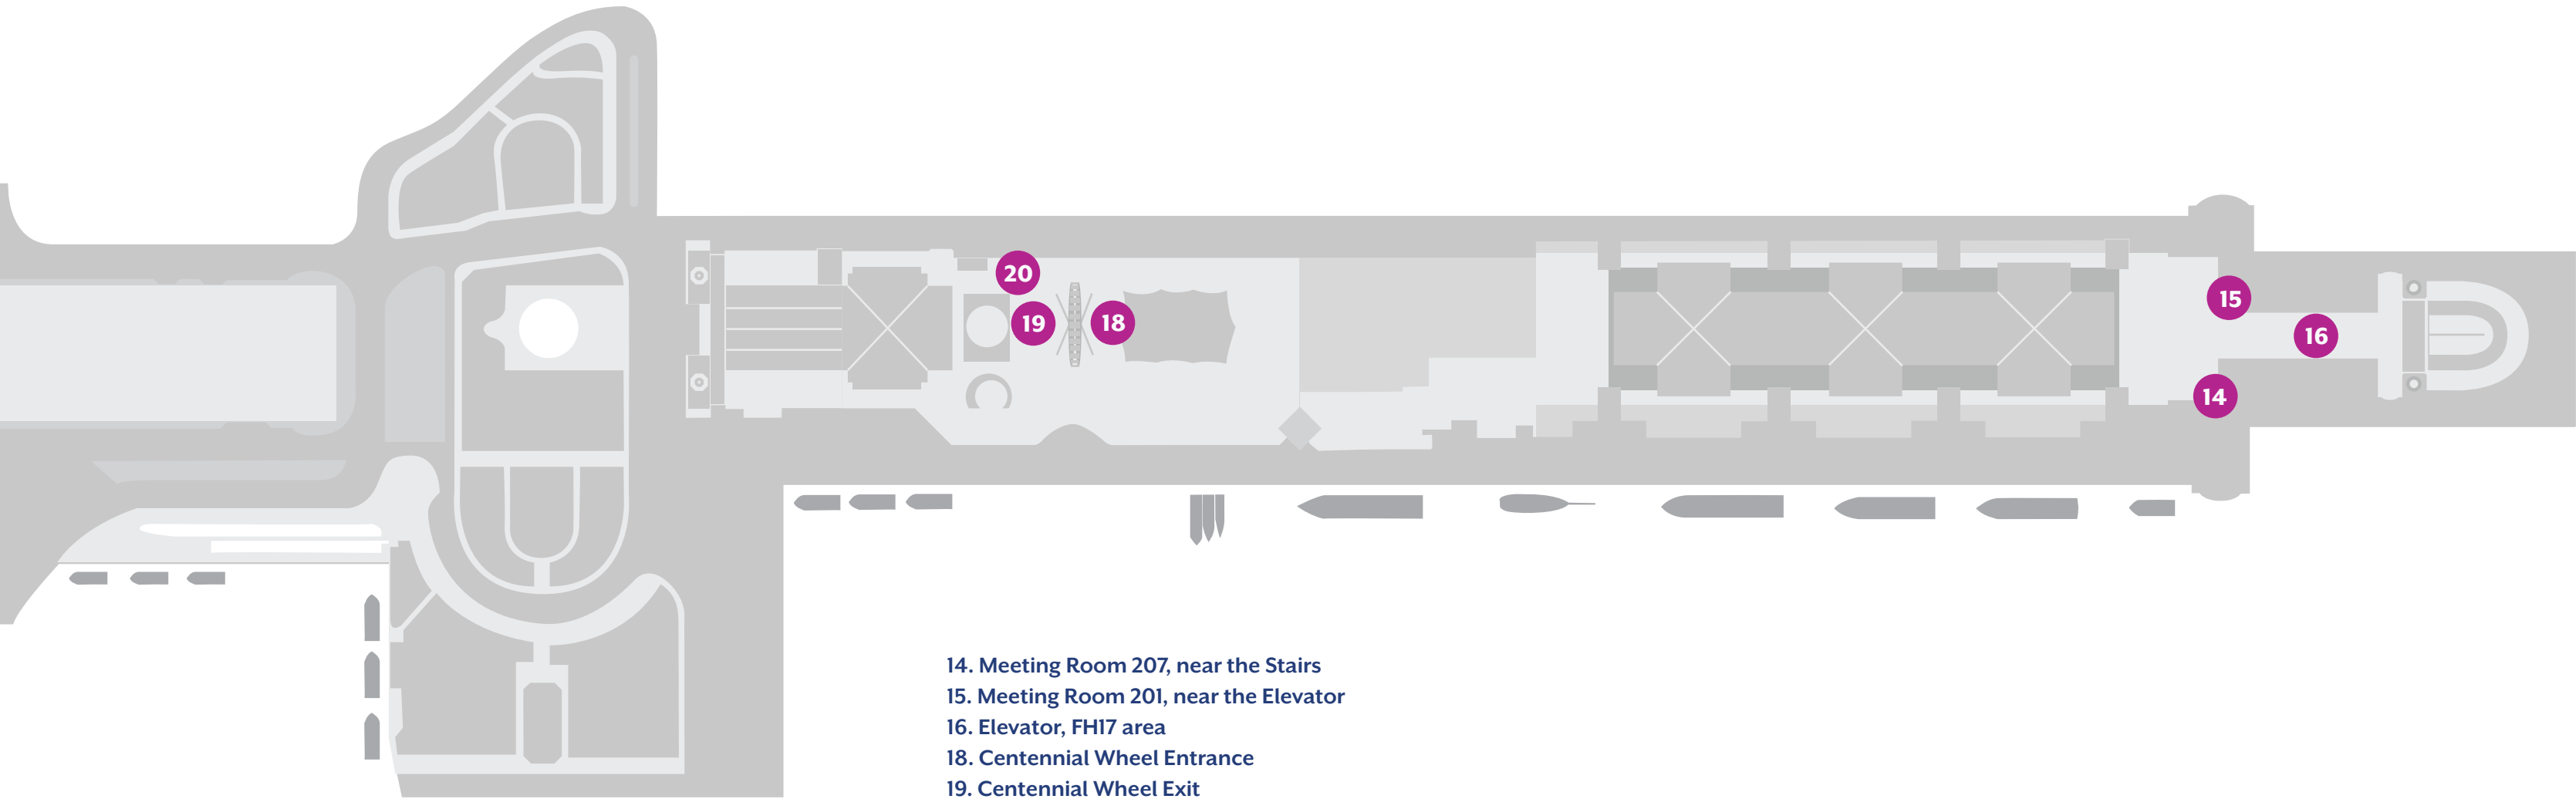

- 1. Headhouse Office Elevator
- 2. Info Desk North Column
- 3. Info Desk South Column
- 4. Family Pavilion Restroom Area, near the Water Fountain
- 5. McDonald's Food Court, near the ATM, by the door to the South Dock
- 6. Door #1, near the Big Belly trash cans
- 7. Door #4, near the bathroom vestibule, by the Water Fountain
- 8. Door #5, near the Elevator vestibule
- 9. Door #6, near the Maze
- 10. Door #8, near the pay station
- 17. East End Lobby #3, near the Pay Station

Hand Sanitizer Locations
1st FLOOR

- 14. Meeting Room 207, near the Stairs
- 15. Meeting Room 201, near the Elevator
- 16. Elevator, FH17 area
- 18. Centennial Wheel Entrance
- 19. Centennial Wheel Exit
- 20. Pier Park Restroom

Hand Sanitizer Locations
2nd FLOOR

- 11. Meeting Room 300 area
- 12. Meeting Room 318 area
- 13. Meeting Room 326 area

Hand Sanitizer Locations
3rd FLOOR